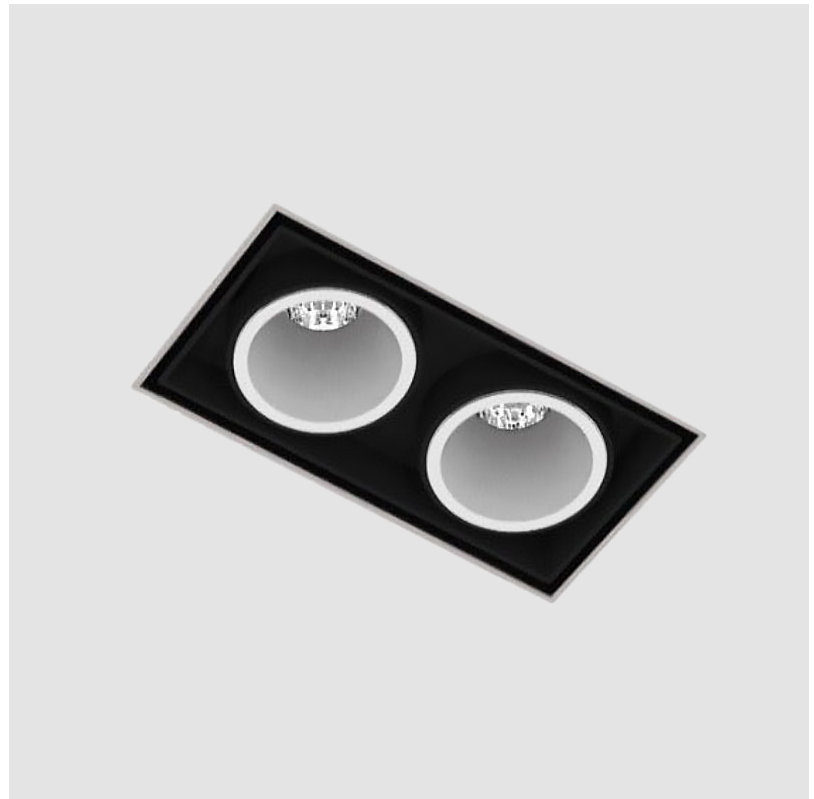

Holder Finish: WHI / BLK
Fixture Material: Aluminum Die Cast
Cut-out Measurements: 82mm / 3 1/4" x 42mm / 1 5/8"
Upon Request: Unique Ceiling Thickness

ELECTRICAL

Lamp Type: LED (Zhaga Standard)
Input Wattage (W): 7.7
Total Output Wattage (W): 6.6
Dimming: Tri-Mode (Non-Dimming and Phase Dimming (120Vac only) and 0-10V Dimming)
Driver Included: No
Driver Location: Remote
Driver Type: Constant Current - Universal
Driver Class: Class 2
Input Voltage (V): 120 - 277
Constant Current (MA): 1050

LED

Number of LEDs: 2
Color Temperature (°K): 2700 / 3000 / 3500 / 4000
Max. Delivered Lumen (lm): 319 / 348 / 356 / 363
Nominal Lumen (lm): 440 / 480 / 490 / 500
CRI: >90 CRI
Lamp Life (hrs): 50000
Upon Request: Special Color Temperature

OPTICAL

Reflector: 8 / 18 / 34
Upon Request: Special Beam Angles

RATINGS AND CERTIFICATIONS

Certified By: CSA Certified to UL and CSA Standards
Zaneen Group Inc. © 2024, 11800 388 3382, P 416-247-9319, www.zaneen.com

For international specifications by adding 'INT' at the end of the existing Model #. For assistance on 'custom' specifications, contact zteam@zaneen.com.
In a constant effort to supply the best product, we reserve the right to change specifications or materials without notice. The most recent specification sheets are found at zaneen.com